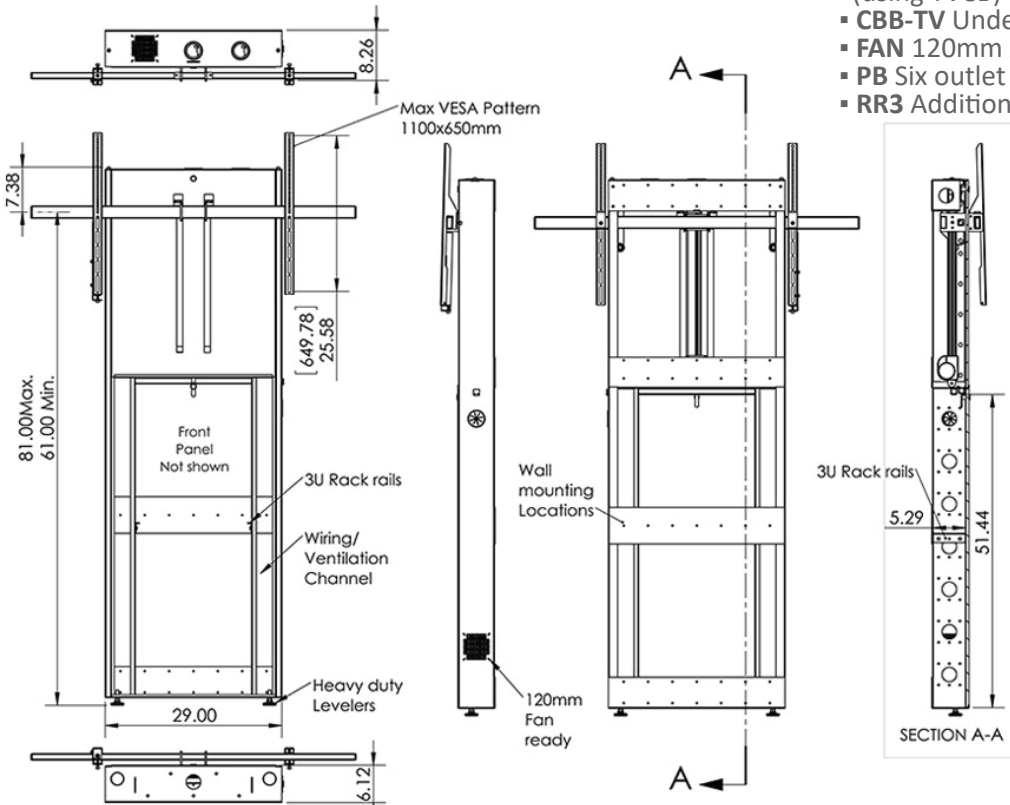

The **LFT8800WM-XL** heavy duty wall mounted lift for single XL TV's and interactive displays. While anchored to a wall, its designed to keep the weight of unit and display on the floor. Ideal for environments where adjustable height or ADA is required. Internally it features vertical 3U rack rails behind the bottom locking panel. Cable channel and ventilation. Requires fastening to stud or masonry wall.

### Standard Features

- 18" Taller rack area than the standard LFT7000WM-XL
- Accommodates up to 65" to 90" monitors (280 lbs max - 1100 x 650mm VESA max)
- 20" travel electric Worm-Drive actuator for safety and reliability
- Cable push-button remote for easy incremental adjustments
- Includes wall anchoring hardware for masonry and stud walls
- Removable locking front panels with wiring channel inside main pillar
- Scratch resistant powder coat finish
- Black metal frame with black panel color
- 3U vertical rack inside

### Specifications

**Model:** LFT8800WM-XL  
**Width:** 45"  
**Depth:** 9"  
**Height:** 88"  
**Color:** Black metal frame with black panel color

The information contained in this drawing is the sole property of Audio Visual Furniture International. Any reproduction in part or as a whole without the written permission of Audio Visual Furniture International is prohibited. We can build or modify stock configurations to suit customer specifications. Please contact us to discuss how this service can help meet your needs. Some quantity restrictions may apply. Specification subject to change without notice. Computers, cameras, monitors, etc. are shown to illustrate product usage and are not included unless otherwise noted.