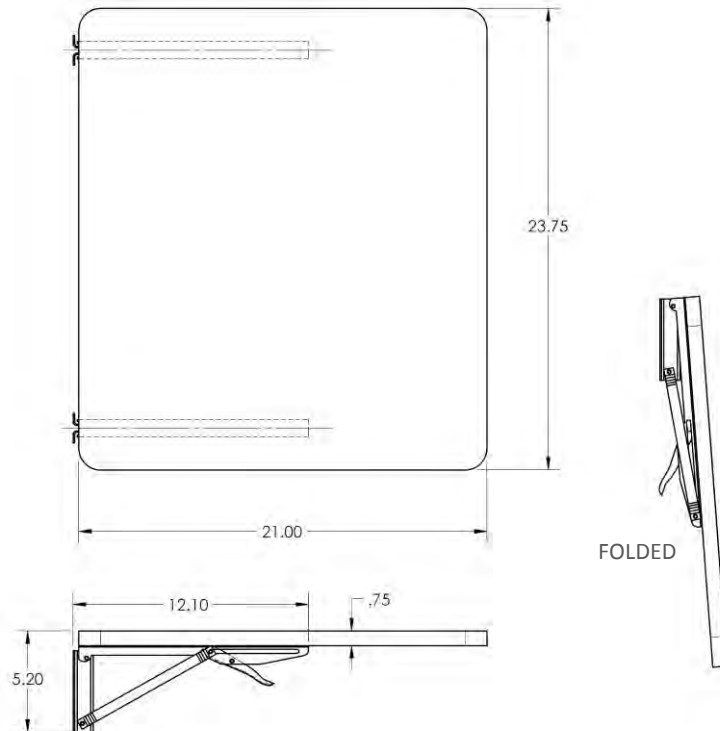

The **SH-FL** Folding Side Shelf Kit can be added to selected lecterns or podiums. The laminate panel is large enough to accommodate document camera projectors or laptops.

Standard Features

- Available in Black laminate only
- Steel folding supports with mounting hardware. Self-locking when open

SH-FL installed on PD3006 podium (Sold separately)

Specifications

Model: SH-FL

Color: Black

Dimensions: 21" x 23.75"

The information contained in this drawing is the sole property of Audio Visual Furniture International. Any reproduction in part or as a whole without the written permission of Audio Visual Furniture International is prohibited. We can build or modify stock configurations to suit customer specifications. Please contact us to discuss how this service can help meet your needs. Some quantity restrictions may apply. Specification subject to change without notice. Computers, cameras, monitors, etc. are shown to illustrate product usage and are not included unless otherwise noted.