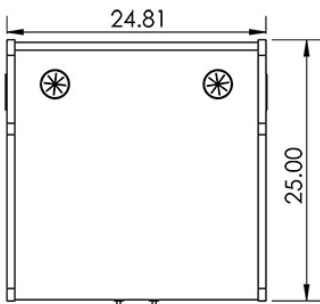

LE3050 Flat Top Lectern

The lectern model **LE3050** is a mobile lectern with a convenient flat top surface to accommodate lecture notes, laptops or monitors. The lockable lower cabinet has an adjustable shelf and ample storage space for your presentation media, microphone and other electronic equipment, etc.

Standard Features

- Large flat work surface 23.5" W x 24" D
- Large interior storage cabinet with locking doors
- Adjustable interior shelf with cable pass-through
- Cable ports on the top and bottom of the unit
- Heavy duty casters (2 locking)
- Many laminate finishes to choose from
- Ships assembled

Specifications

Model: LE3050
Width: 25"
Depth: 25"
Height: 46"

Finishes

Other finishes are available with a longer lead time. Check website.

The information contained in this drawing is the sole property of Audio Visual Furniture International. Any reproduction in part or as a whole without the written permission of Audio Visual Furniture International is prohibited. AVFI can build or modify stock configurations to suit customer specifications. Please contact us to discuss how this service can help meet your needs. Some quantity restrictions may apply. Specification subject to change without notice. Computers, cameras, monitors, etc. are shown to illustrate product usage and are not included unless otherwise noted.