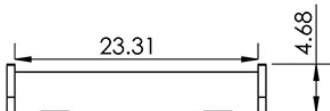

Standard Features

- Large flat work surface 23.5" W x 24" D
- Large interior storage cabinet with locking doors
- Adjustable interior shelf with cable pass-through
- Cable ports on the top and bottom of the unit
- Heavy duty casters (2 locking)
- Many laminate finishes to choose from
- Ships assembled

Specifications

Model: LE3050
Width: 25"
Depth: 25"
Height: 46"

Finishes

Other finishes are available with a longer lead time. Check website.

The information contained in this drawing is the sole property of Audio Visual Furniture International. Any reproduction in part or as a whole without the written permission of Audio Visual Furniture International is prohibited. AVFI can build or modify stock configurations to suit customer specifications. Please contact us to discuss how this service can help meet your needs. Some quantity restrictions may apply. Specification subject to change without notice. Computers, cameras, monitors, etc. are shown to illustrate product usage and are not included unless otherwise noted.