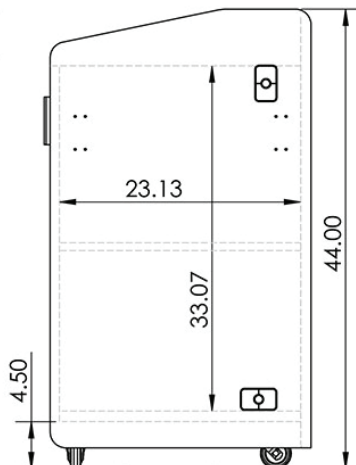

LE3050 Flat Top Lectern

The lectern model **LE3050** is a mobile lectern with a convenient flat top surface to accommodate lecture notes, laptops or monitors. The lockable lower cabinet has an adjustable shelf and ample storage space for your presentation media, microphone and other electronic equipment, etc.

Standard Features

- Large flat work surface 23.5" W x 24" D
- Large interior storage cabinet with locking doors
- Adjustable interior shelf with cable pass-through
- Cable ports on the top and bottom of the unit
- Heavy duty casters (2 locking)
- Many laminate finishes to choose from
- Ships assembled

Specifications

Model: LE3050
Width: 25"
Depth: 25"
Height: 46"

Finishes

Other finishes are available with a longer lead time. Check website.

The information contained in this drawing is the sole property of Audio Visual Furniture International. Any reproduction in part or as a whole without the written permission of Audio Visual Furniture International is prohibited. AVFI can build or modify stock configurations to suit customer specifications. Please contact us to discuss how this service can help meet your needs. Some quantity restrictions may apply. Specification subject to change without notice. Computers, cameras, monitors, etc. are shown to illustrate product usage and are not included unless otherwise noted.